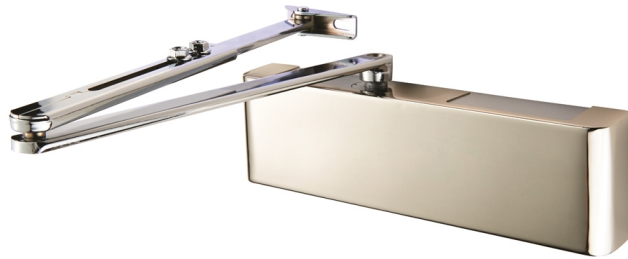

## Overhead Door Closer Variable Power

CDG025

Overhead door closer EN2-5 by spring c/w backcheck c/w Fig 6 Bracket EN1154. Suitable for left and right hand application, Suitable for doors up to 100kg and/or 1250mm wide, Power size 2-5 adjustable by spring, Manufactured with flat arm set. The product is fire rated and CE marked to BS EN 1154 standards. The range is Certifire approved to CF5400.