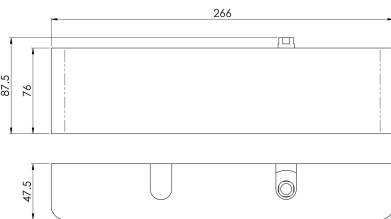

## Overhead Door Closer Variable Power

CDG025

Overhead door closer EN2-5 by spring c/w backcheck c/w Fig 6 Bracket EN1154. Suitable for left and right hand application, Suitable for doors up to 100kg and/or 1250mm wide, Power size 2-5 adjustable by spring, Manufactured with flat arm set. The product is fire rated and CE marked to BS EN 1154 standards. The range is Certifire approved to CF5400.